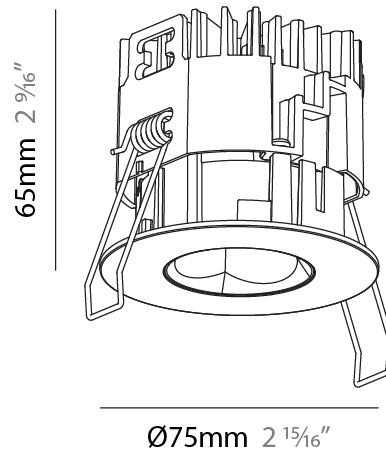

GENERAL

Series: Oiko Pro Round
Subseries: Oiko Pro Round Fixed
Brand: Prolight
Division: Architectural
Mounting Type: Recessed
Mounting Location: Ceiling
Subcategory: Downlight

PHYSICAL

Shape: Round
Diameter (mm): 75
Diameter (in): 2 15/16
Height (mm): 65
Height (in): 2 9/16
Ceiling Thickness (mm): 1 - 25
Ceiling Thickness (in): 1/16 - 1 3/16
Min. Recessing Depth (mm): 70
Min. Recessing Depth (in): 2 3/4
Light Distribution: Direct
Diffuser: Lens Pack - Spread Lens / Linear Spread Lens / Honeycomb Louver
Fixture Finish: SSR / BKV / CWI / CRY / HAB / UFT / ITA / RUA / FTG / MYG / LOD / PUS / FRO / FUP / KIA / POP / BLS / SPG / MEY / GOH / GUM / CHC / COM / ABZ / JAG / OBR / MOS / ROR
Fixture Material: Aluminum Die Cast
Cut-out Measurements: 68mm / 2 11/16" Diameter

ELECTRICAL

Lamp Type: LED (Zhaga Standard)
Input Wattage (W): 14
Total Output Wattage (W): 12.7
Dimming: Dali Dimming
Driver Included: No
Driver Location: Recessed Housing
Driver Type: Constant Current - Universal (120Vac only for DALI driver)
Driver Class: Class 2
Input Voltage (V): 120 - 277
Constant Current (MA): 700

LED

Color Temperature (°K): 2700-6500 Tunable White
Max. Delivered Lumen (lm): 1129
Nominal Lumen (lm): 1460
CRI: >93 CRI
Lamp Life (hrs): 50000
Special LEDs offerings: Tunable White

OPTICAL

Reflector°: 36
Adjustability: Fixed

RATINGS AND CERTIFICATIONS

Certified By: Certified for North American Standards
IP rating: IP20